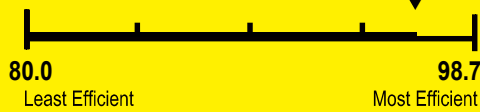

U.S. Government

Federal law prohibits removal of this label before consumer purchase.

ENERGYGUIDE

Furnace
Non-weatherized
Natural Gas

TwentyThreeC, LLC
Model J962X100CU5SEA

Efficiency Rating (AFUE)*

96.0

Range of Similar Models