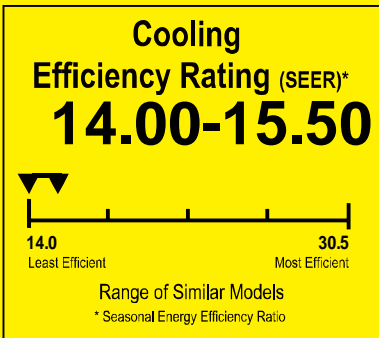

U.S. Government

Federal law prohibits removal of this label before consumer purchase.

ENERGYGUIDE

Heat Pump
Cooling and Heating
Split System

TwentyThreeC, LLC
Model J4HP4042A1000AA

▼▼ This system's efficiency ratings depend on the coil your contractor installs with this unit. The heating efficiency rating varies slightly in different geographic regions. Ask your contractor for details.