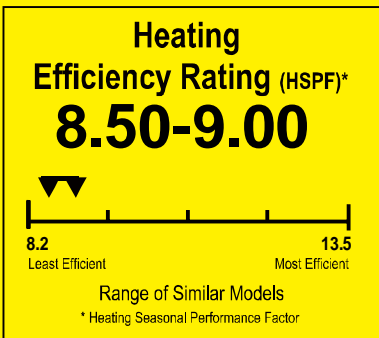

U.S. Government

Federal law prohibits removal of this label before consumer purchase.

ENERGYGUIDE

Heat Pump
Cooling and Heating
Split System

TwentyThreeC, LLC
Model J4HP4042A1000AA

▼▼ This system's efficiency ratings depend on the coil your contractor installs with this unit. The heating efficiency rating varies slightly in different geographic regions. Ask your contractor for details.