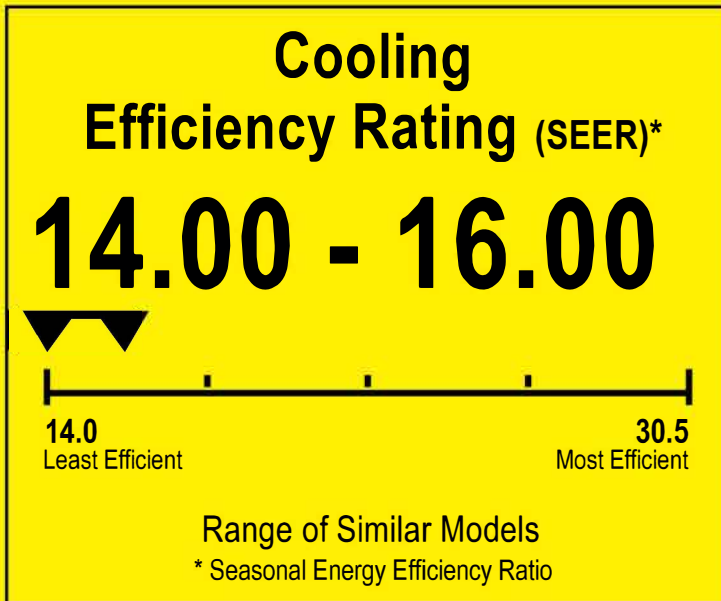

# ENERGYGUIDE

Heat Pump  
Cooling and Heating  
Split System

TwentyThreeC, LLC  
Model J4HP6024A1000AA

 This system's efficiency ratings depend on the coil your contractor installs with this unit. The heating efficiency rating varies slightly in different geographic regions. Ask your contractor for details.