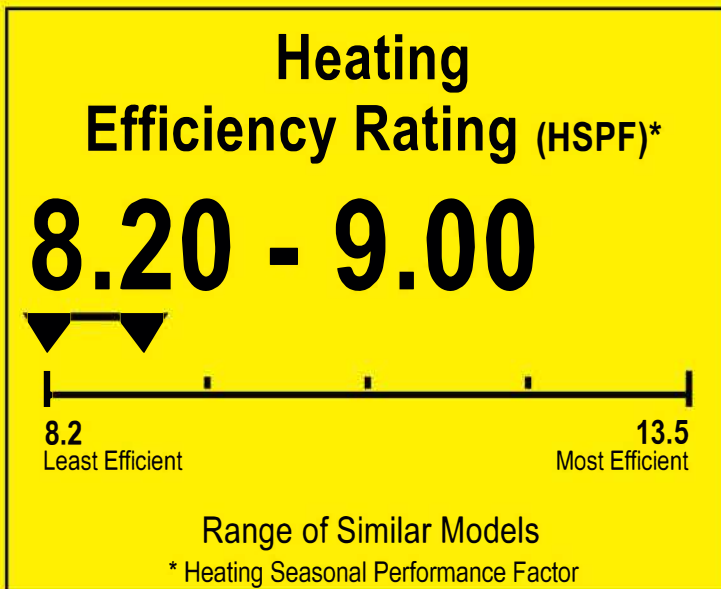

# ENERGYGUIDE

Heat Pump  
Cooling and Heating  
Split System

TwentyThreeC, LLC  
Model J4HP6024A1000AA

 This system's efficiency ratings depend on the coil your contractor installs with this unit. The heating efficiency rating varies slightly in different geographic regions. Ask your contractor for details.