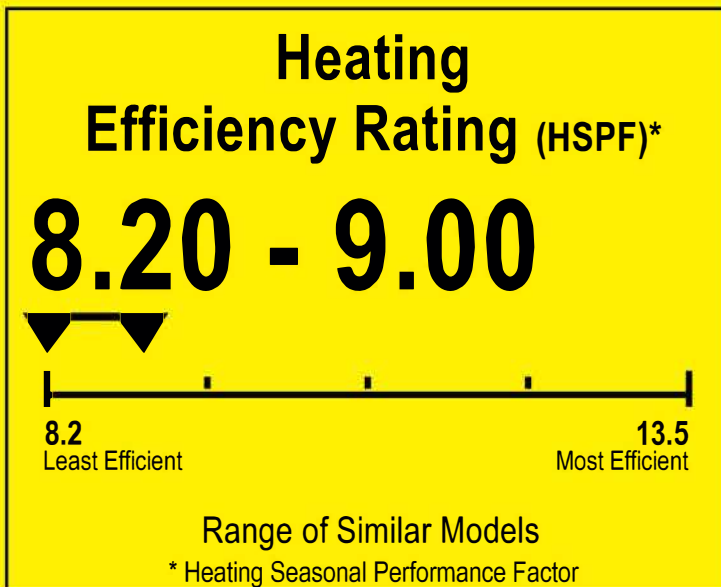

U.S. Government

Federal law prohibits removal of this label before consumer purchase.

ENERGYGUIDE

Heat Pump
Cooling and Heating
Split System

TwentyThreeC, LLC
Model J4HP6030A1000AA

 This system's efficiency ratings depend on the coil your contractor installs with this unit. The heating efficiency rating varies slightly in different geographic regions. Ask your contractor for details.