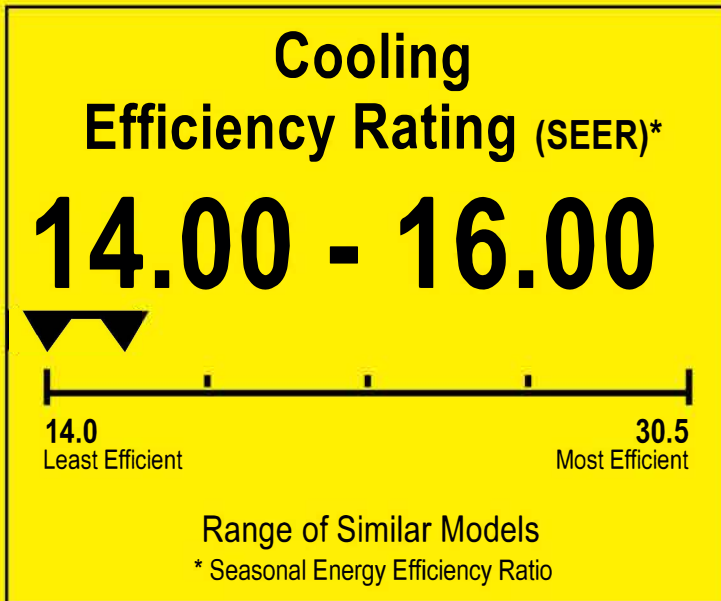

U.S. Government

Federal law prohibits removal of this label before consumer purchase.

ENERGYGUIDE

Heat Pump
Cooling and Heating
Split System

TwentyThreeC, LLC
Model J4HP6030A1000AA

 This system's efficiency ratings depend on the coil your contractor installs with this unit. The heating efficiency rating varies slightly in different geographic regions. Ask your contractor for details.