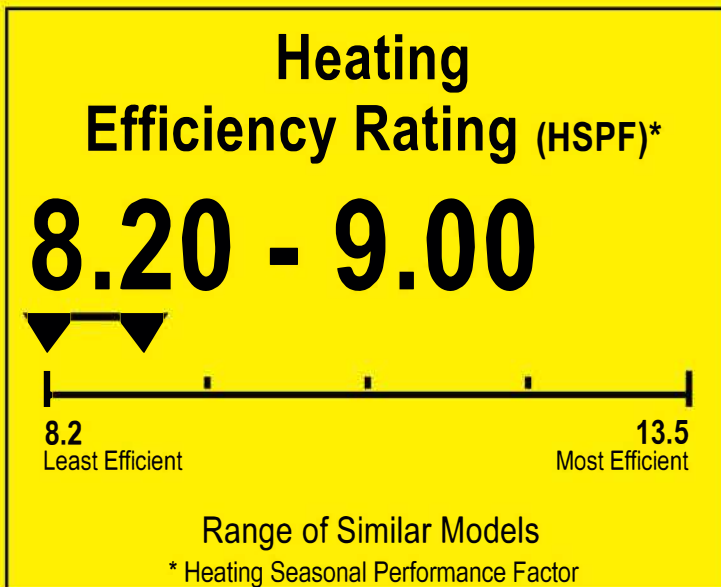

U.S. Government

Federal law prohibits removal of this label before consumer purchase.

ENERGYGUIDE

Heat Pump
Cooling and Heating
Split System

TwentyThreeC, LLC
Model J4HP6042A1000AA

 This system's efficiency ratings depend on the coil your contractor installs with this unit. The heating efficiency rating varies slightly in different geographic regions. Ask your contractor for details.