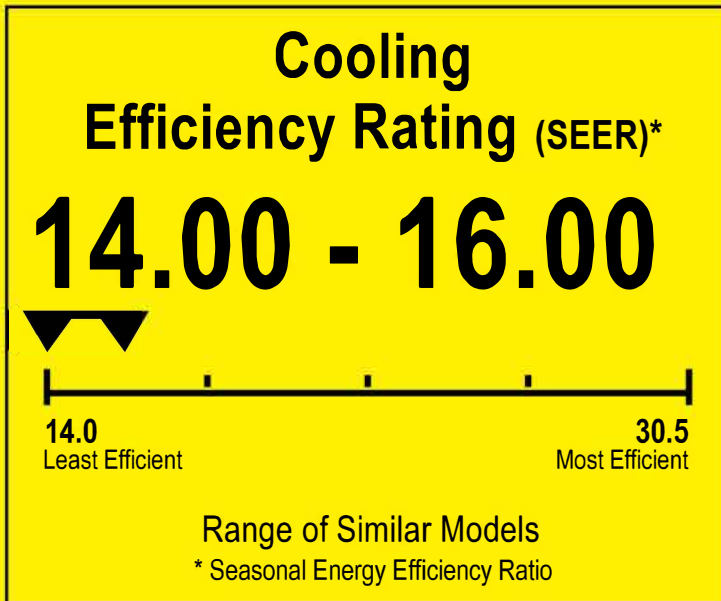

U.S. Government

Federal law prohibits removal of this label before consumer purchase.

ENERGYGUIDE

Heat Pump
Cooling and Heating
Split System

TwentyThreeC, LLC
Model J4HP6042A1000AA

 This system's efficiency ratings depend on the coil your contractor installs with this unit. The heating efficiency rating varies slightly in different geographic regions. Ask your contractor for details.