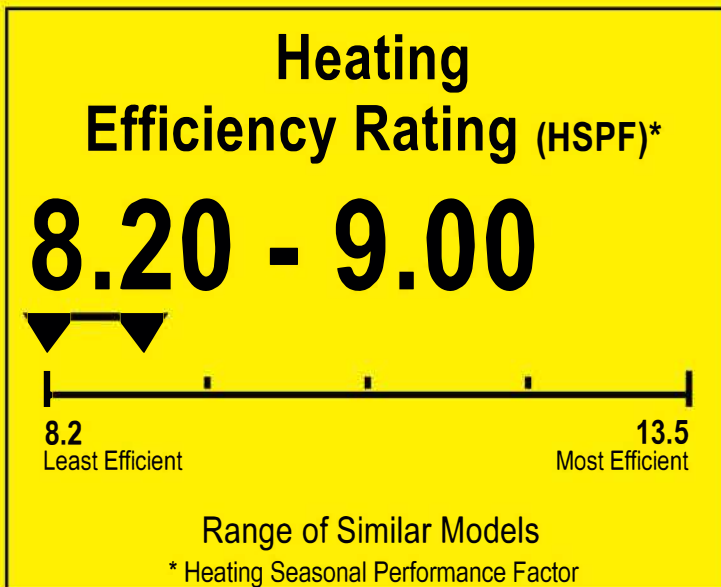

U.S. Government

Federal law prohibits removal of this label before consumer purchase.

ENERGYGUIDE

Heat Pump
Cooling and Heating
Split System

OXBOX
Model J4HP6060A1000AA

 This system's efficiency ratings depend on the coil your contractor installs with this unit. The heating efficiency rating varies slightly in different geographic regions. Ask your contractor for details.