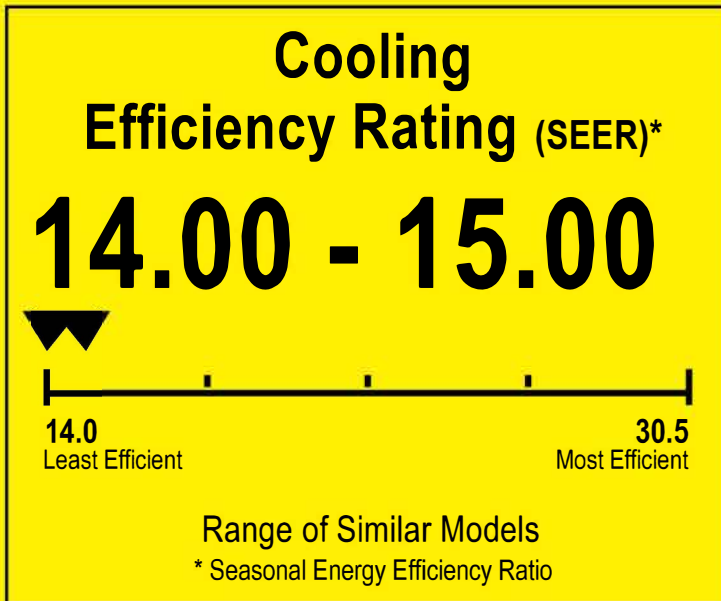

U.S. Government

Federal law prohibits removal of this label before consumer purchase.

ENERGYGUIDE

Heat Pump
Cooling and Heating
Split System

OXBOX
Model J4HP6060A1000AA

 This system's efficiency ratings depend on the coil your contractor installs with this unit. The heating efficiency rating varies slightly in different geographic regions. Ask your contractor for details.