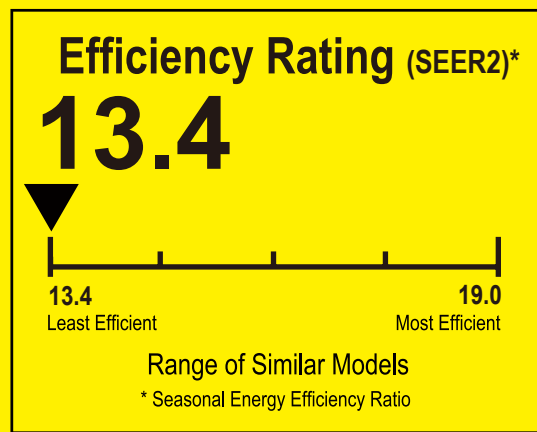

# ENERGYGUIDE

Central Air Conditioner  
Cooling Only  
Single Package

TwentyThreeC, LLC  
Model J4PG4024E1060AA

For energy cost info, visit [productinfo.energy.gov](http://productinfo.energy.gov)

## Notice

Federal law allows this unit to be installed in all U.S. states and territories.

**Energy Efficiency Ratio (EER2):** This unit's EER2 is 10.6.

U.S. Government

Federal law prohibits removal of this label before consumer purchase.