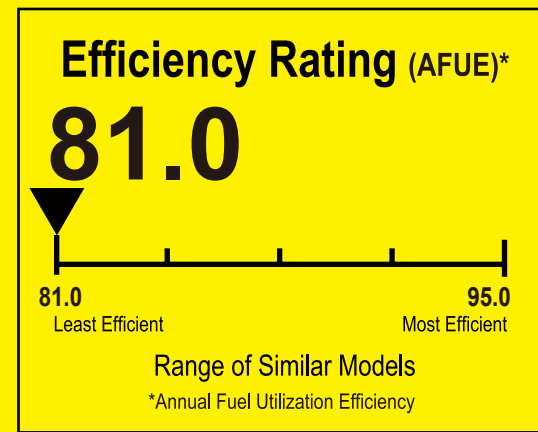

ENERGYGUIDE

Furnace
weatherized
Natural Gas

TwentyThreeC, LLC
Model J4PG4024E1060AA

For energy cost info, visit productinfo.energy.gov