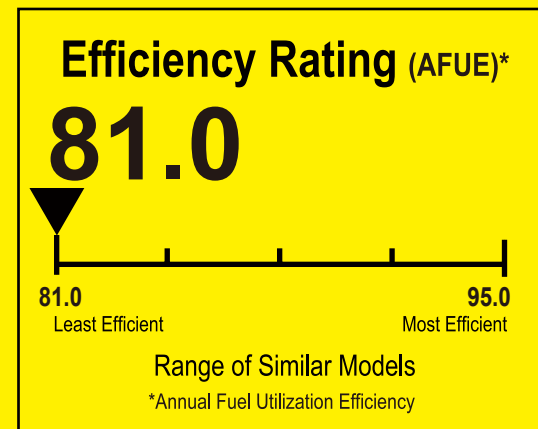

ENERGYGUIDE

Furnace
weatherized
Natural Gas

TwentyThreeC, LLC
Model J4PG4030E1060AA

For energy cost info, visit
productinfo.energy.gov