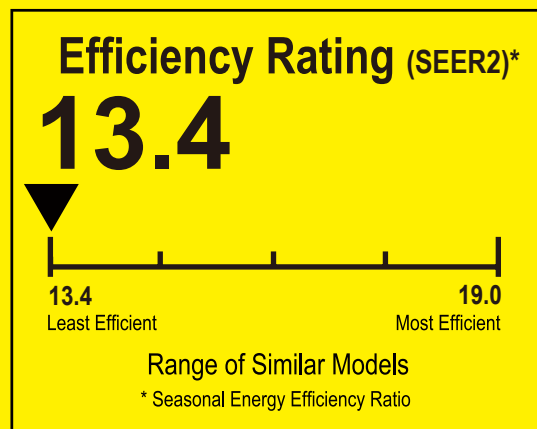

U.S. Government

Federal law prohibits removal of this label before consumer purchase.

ENERGYGUIDE

Central Air Conditioner
Cooling Only
Single Package

TwentyThreeC, LLC
Model J4PG4030E1060AA

For energy cost info, visit
productinfo.energy.gov

Notice

Federal law allows this unit to be installed in all U.S. states and territories.

Energy Efficiency Ratio (EER2): This unit's EER2 is 10.6.

U.S. Government

Federal law prohibits removal of this label before consumer purchase.