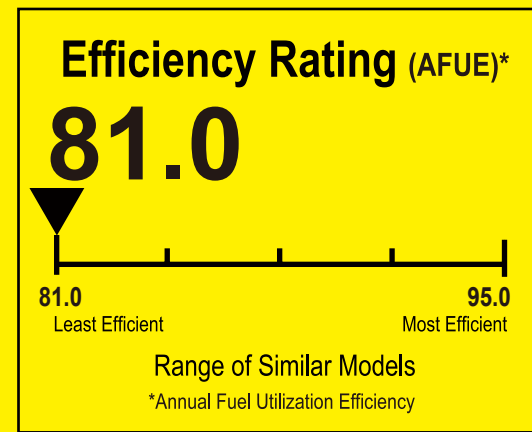

ENERGYGUIDE

Furnace
weatherized
Natural Gas

TwentyThreeC, LLC
Model J4PG4036E1090AA

For energy cost info, visit
productinfo.energy.gov