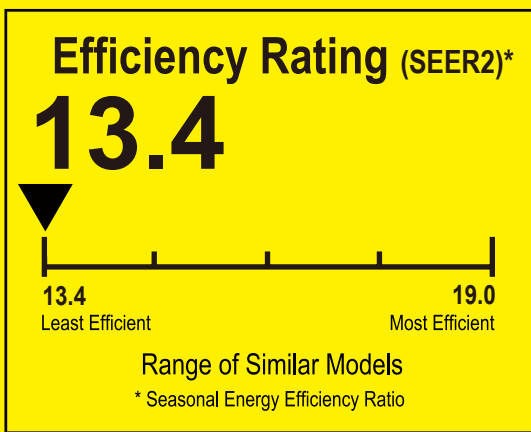

U.S. Government

Federal law prohibits removal of this label before consumer purchase.

ENERGYGUIDE

Central Air Conditioner
Cooling Only
Single Package

TwentyThreeC, LLC
Model J4PG4036E1090AA

For energy cost info, visit
productinfo.energy.gov

Notice

Federal law allows this unit to be installed in all U.S. states and territories.

Energy Efficiency Ratio (EER2): This unit's EER2 is 10.6.

U.S. Government

Federal law prohibits removal of this label before consumer purchase.