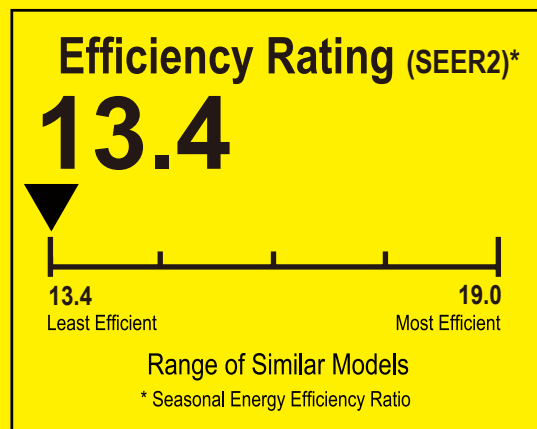

# ENERGYGUIDE

Central Air Conditioner  
Cooling Only  
Single Package

TwentyThreeC, LLC  
Model J4PG4042E1090AA

For energy cost info, visit [productinfo.energy.gov](http://productinfo.energy.gov)

## Notice

Federal law allows this unit to be installed in all U.S. states and territories.

**Energy Efficiency Ratio (EER2):** This unit's EER2 is 10.6.

U.S. Government

Federal law prohibits removal of this label before consumer purchase.