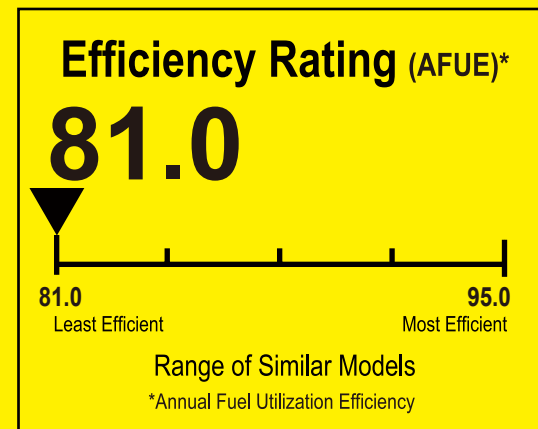

ENERGYGUIDE

Furnace
weatherized
Natural Gas

TwentyThreeC, LLC
Model J4PG4042E1090AA

For energy cost info, visit productinfo.energy.gov