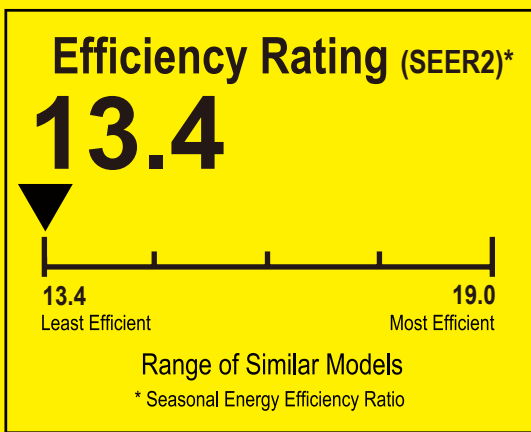

U.S. Government

Federal law prohibits removal of this label before consumer purchase.

ENERGYGUIDE

Central Air Conditioner
Cooling Only
Single Package

TwentyThreeC, LLC
Model J4PG4048E1090AA

For energy cost info, visit
productinfo.energy.gov

Notice

Federal law allows this unit to be installed in all U.S. states and territories.

Energy Efficiency Ratio (EER2): This unit's EER2 is 10.6.

U.S. Government

Federal law prohibits removal of this label before consumer purchase.