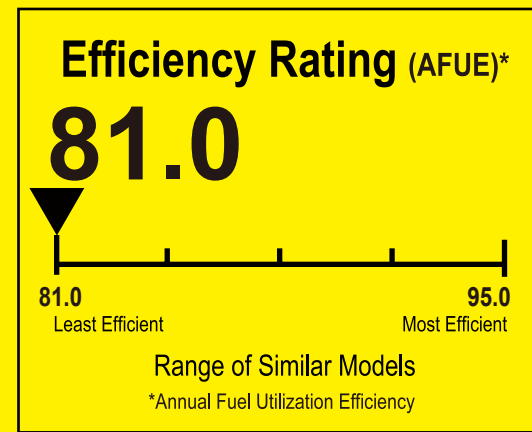

ENERGYGUIDE

Furnace
weatherized
Natural Gas

TwentyThreeC, LLC
Model J4PG4048E1090AA

For energy cost info, visit
productinfo.energy.gov