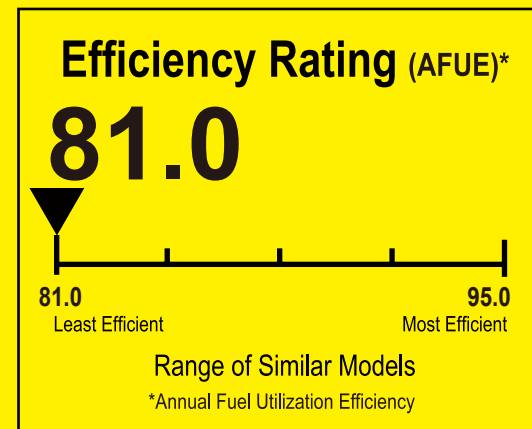

ENERGYGUIDE

Furnace
weatherized
Natural Gas

TwentyThreeC, LLC
Model J4PG4060E1090AA

For energy cost info, visit productinfo.energy.gov