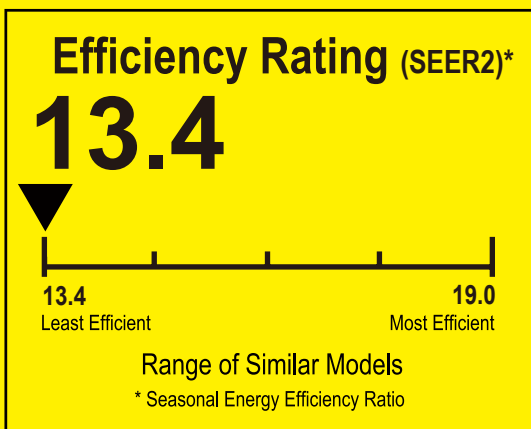

# ENERGYGUIDE

Central Air Conditioner  
Cooling Only  
Single Package

TwentyThreeC, LLC  
Model J4PG4060E1090AA

For energy cost info, visit [productinfo.energy.gov](http://productinfo.energy.gov)

## Notice

Federal law allows this unit to be installed in all U.S. states and territories.

**Energy Efficiency Ratio (EER2):** This unit's EER2 is 10.6.

U.S. Government

Federal law prohibits removal of this label before consumer purchase.