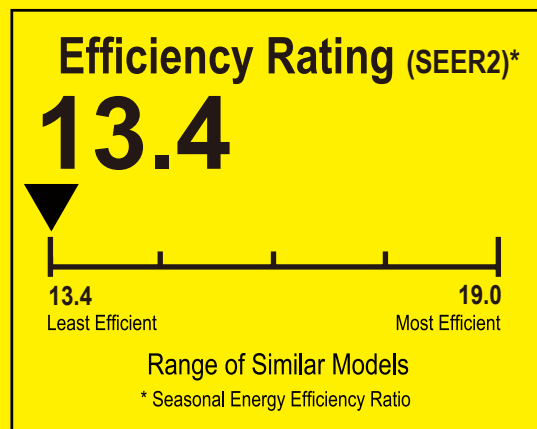

# ENERGYGUIDE

Central Air Conditioner  
Cooling Only  
Single Package

TwentyThreeC, LLC  
Model J4PG4060E1110AA

For energy cost info, visit  
[productinfo.energy.gov](http://productinfo.energy.gov)

## Notice

Federal law allows this unit to be installed in all U.S. states and territories.

**Energy Efficiency Ratio (EER2):** This unit's EER2 is 10.6.

U.S. Government

Federal law prohibits removal of this label before consumer purchase.