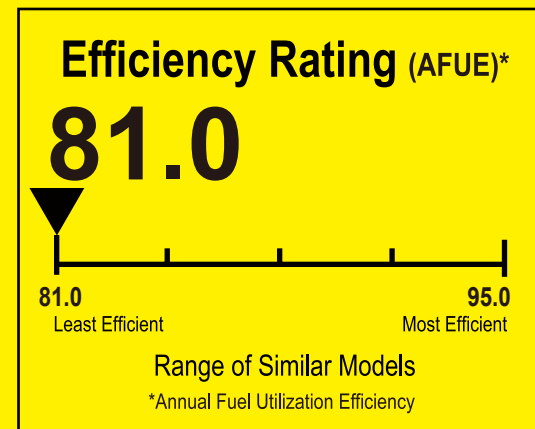

ENERGYGUIDE

Furnace
weatherized
Natural Gas

TwentyThreeC, LLC
Model J4PG4060E1110AA

For energy cost info, visit
productinfo.energy.gov