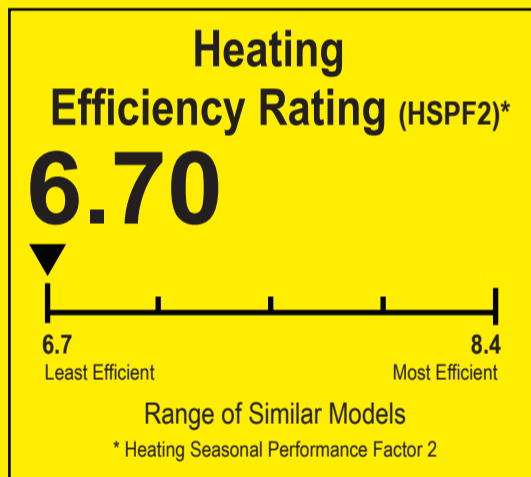

U.S. Government

Federal law prohibits removal of this label before consumer purchase.

ENERGYGUIDE

Heat Pump
Cooling and Heating
Single Package

TwentyThreeC, LLC
Model J4PH4024E1000AA

For energy cost info, visit
productinfo.energy.gov