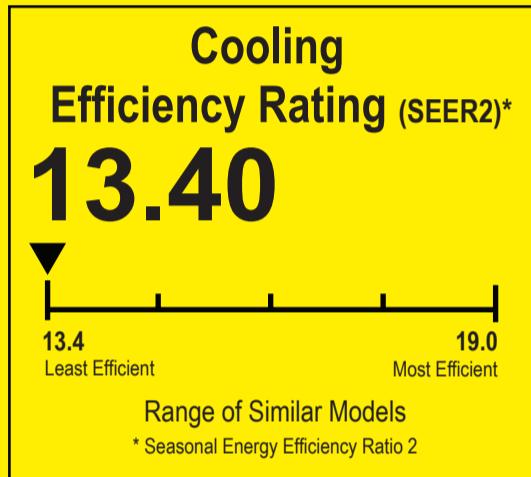

U.S. Government

Federal law prohibits removal of this label before consumer purchase.

ENERGYGUIDE

Heat Pump
Cooling and Heating
Single Package

TwentyThreeC, LLC
Model J4PH4024E1000AA

For energy cost info, visit
productinfo.energy.gov