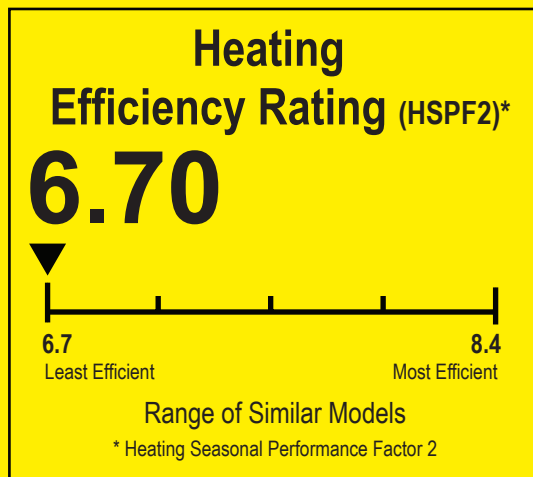

U.S. Government

Federal law prohibits removal of this label before consumer purchase.

ENERGYGUIDE

Heat Pump
Cooling and Heating
Single Package

TwentyThreeC, LLC
Model J4PH4030E1000AA

For energy cost info, visit productinfo.energy.gov