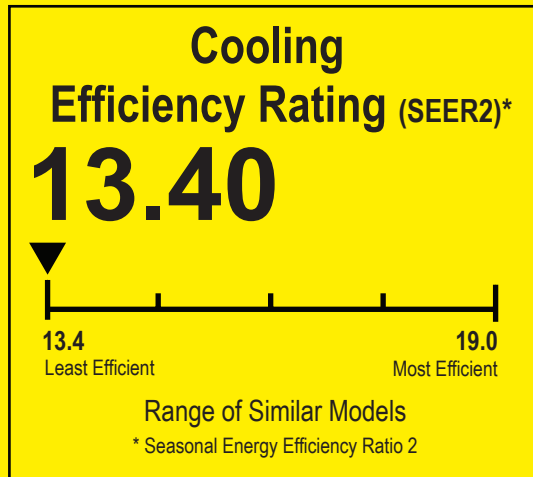

U.S. Government

Federal law prohibits removal of this label before consumer purchase.

ENERGYGUIDE

Heat Pump
Cooling and Heating
Single Package

TwentyThreeC, LLC
Model J4PH4030E1000AA

For energy cost info, visit productinfo.energy.gov