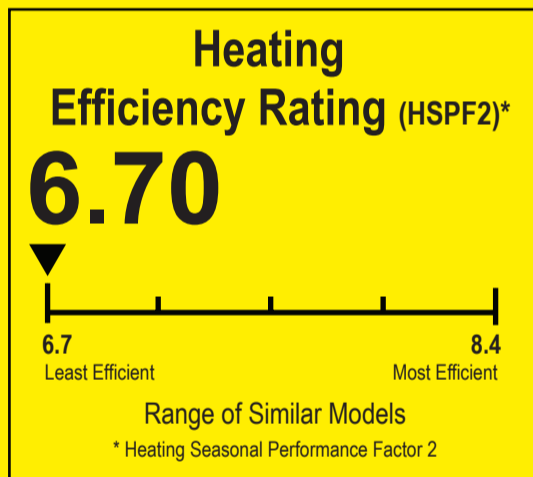

# ENERGYGUIDE

Heat Pump  
Cooling and Heating  
Single Package

TwentyThreeC, LLC  
Model J4PH4036E1000AA

For energy cost info, visit  
[productinfo.energy.gov](http://productinfo.energy.gov)