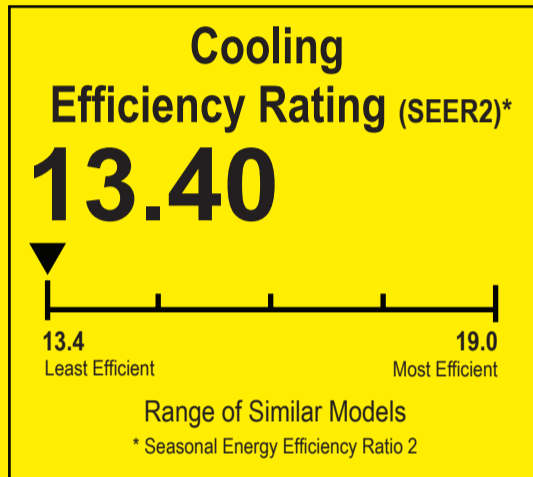

# ENERGYGUIDE

Heat Pump  
Cooling and Heating  
Single Package

TwentyThreeC, LLC  
Model J4PH4036E1000AA

For energy cost info, visit  
[productinfo.energy.gov](http://productinfo.energy.gov)