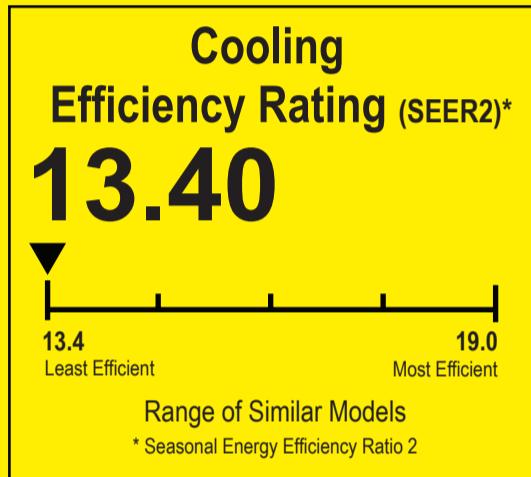

U.S. Government

Federal law prohibits removal of this label before consumer purchase.

ENERGYGUIDE

Heat Pump
Cooling and Heating
Single Package

TwentyThreeC, LLC
Model J4PH4042E1000AA

For energy cost info, visit
productinfo.energy.gov