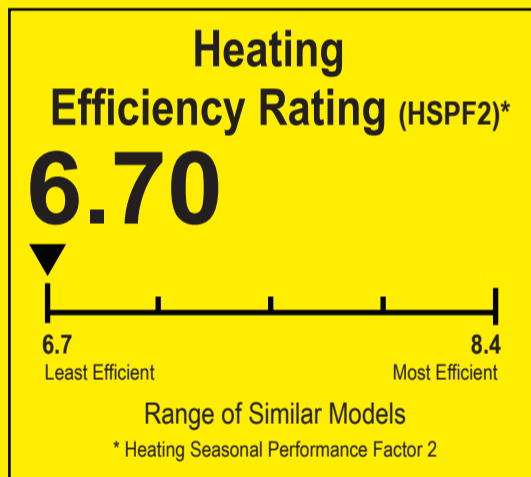

U.S. Government

Federal law prohibits removal of this label before consumer purchase.

ENERGYGUIDE

Heat Pump
Cooling and Heating
Single Package

TwentyThreeC, LLC
Model J4PH4042E1000AA

For energy cost info, visit
productinfo.energy.gov