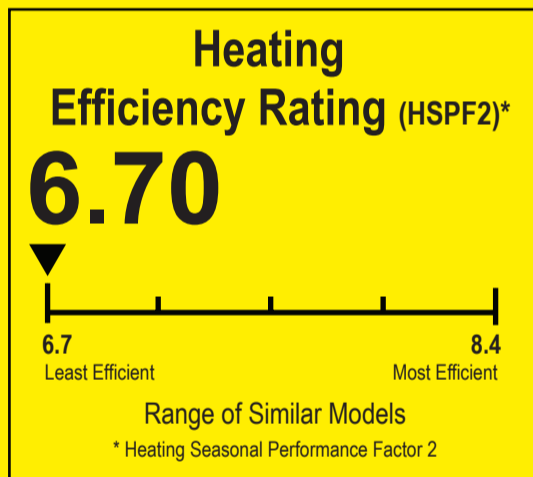

# ENERGYGUIDE

Heat Pump  
Cooling and Heating  
Single Package

TwentyThreeC, LLC  
Model J4PH4048E1000AA

For energy cost info, visit  
[productinfo.energy.gov](http://productinfo.energy.gov)