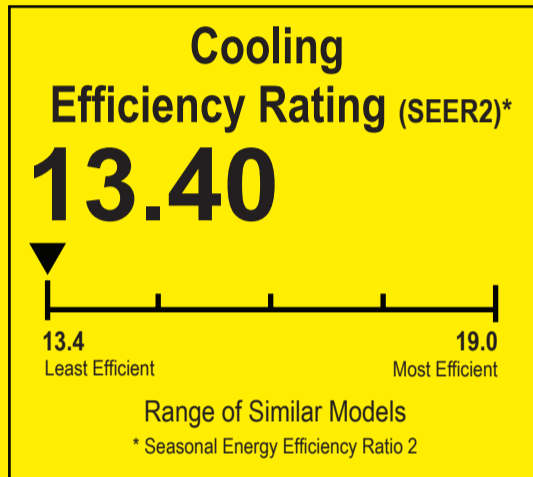

# ENERGYGUIDE

Heat Pump  
Cooling and Heating  
Single Package

TwentyThreeC, LLC  
Model J4PH4048E1000AA

For energy cost info, visit  
[productinfo.energy.gov](http://productinfo.energy.gov)