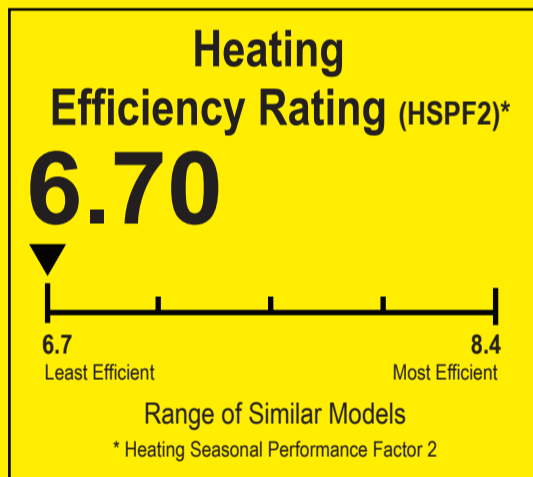

U.S. Government

Federal law prohibits removal of this label before consumer purchase.

ENERGYGUIDE

Heat Pump
Cooling and Heating
Single Package

TwentyThreeC, LLC
Model J4PH4060E1000AA

For energy cost info, visit
productinfo.energy.gov