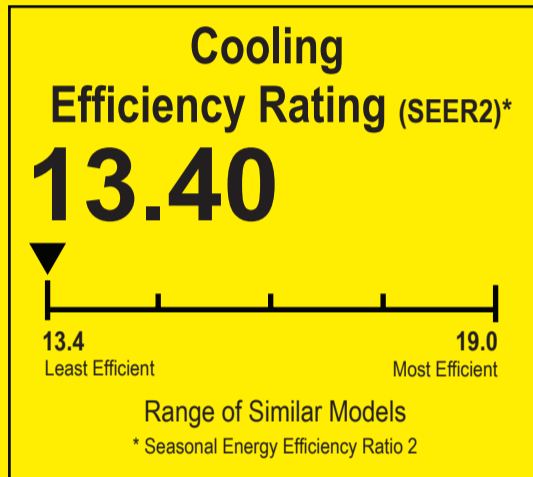

U.S. Government

Federal law prohibits removal of this label before consumer purchase.

ENERGYGUIDE

Heat Pump
Cooling and Heating
Single Package

TwentyThreeC, LLC
Model J4PH4060E1000AA

For energy cost info, visit
productinfo.energy.gov