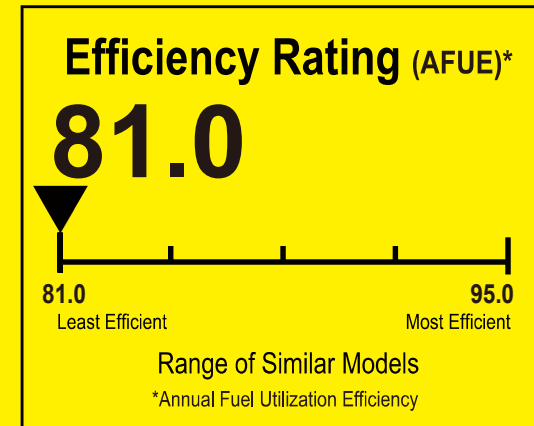

ENERGYGUIDE

Furnace
weatherized
Natural Gas

TwentyThreeC, LLC
Model J4PG4048B1090AA

For energy cost info, visit
productinfo.energy.gov