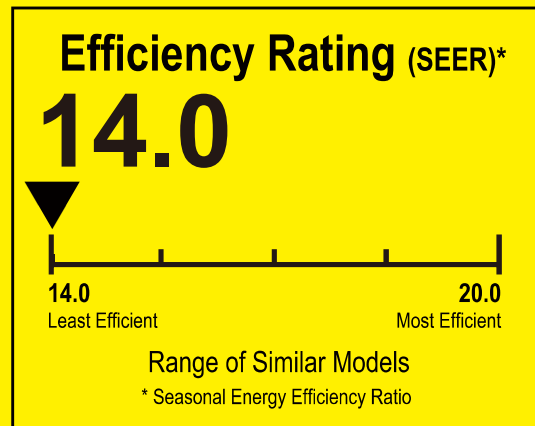

U.S. Government

Federal law prohibits removal of this label before consumer purchase.

ENERGYGUIDE

Central Air Conditioner
Cooling Only
Single Package

TwentyThreeC, LLC
Model J4PG4048B1090AA

For energy cost info, visit
productinfo.energy.gov

Notice

Federal law allows this unit to be installed in all U.S. states and territories.

Energy Efficiency Ratio (EER): This unit's EER is 11.5.

U.S. Government

Federal law prohibits removal of this label before consumer purchase.