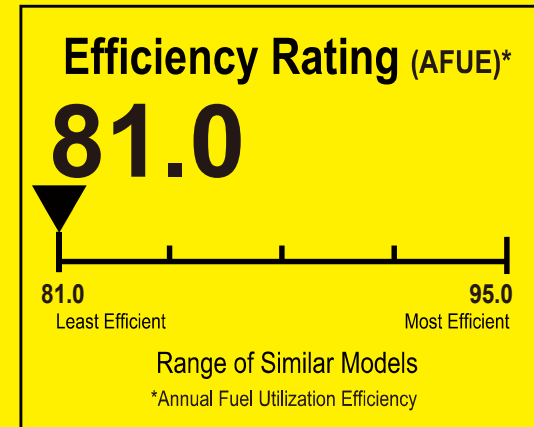

ENERGYGUIDE

Furnace
weatherized
Natural Gas

TwentyThreeC, LLC
Model J4PG4060B1090AA

For energy cost info, visit
productinfo.energy.gov