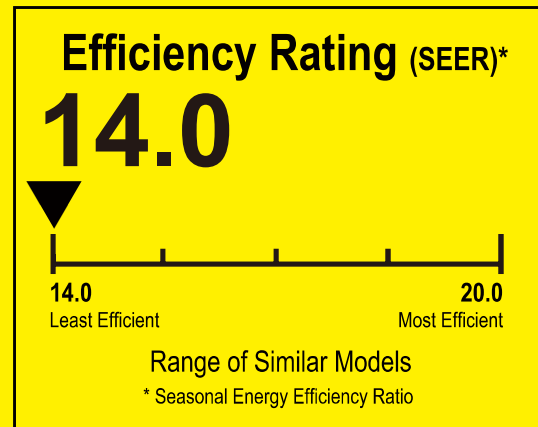

# ENERGYGUIDE

Central Air Conditioner  
Cooling Only  
Single Package

TwentyThreeC, LLC  
Model J4PG4060B1090AA

For energy cost info, visit  
[productinfo.energy.gov](http://productinfo.energy.gov)

## Notice

Federal law allows this unit to be installed in all U.S. states and territories.

**Energy Efficiency Ratio (EER):** This unit's EER is 11.0.

U.S. Government

Federal law prohibits removal of this label before consumer purchase.