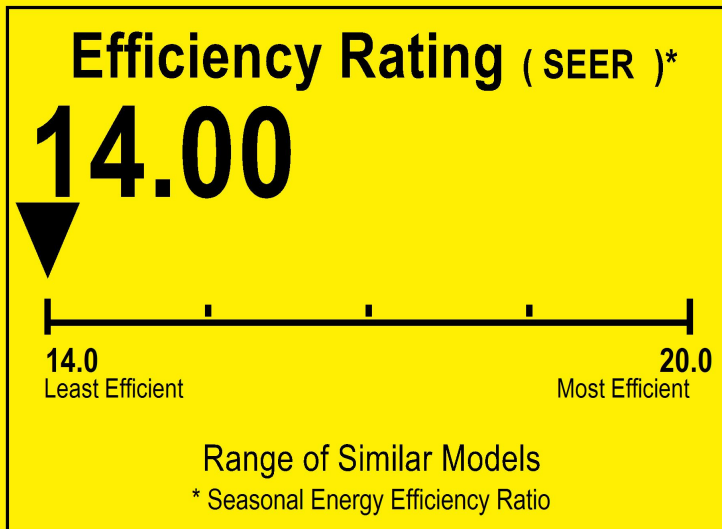

U.S. Government

Federal law prohibits removal of this label before consumer purchase.

ENERGYGUIDE

Central Air Conditioner
Cooling Only
Single Package

OXBOX
Model J4PG4030A1060BA

For energy cost info, visit
productinfo.energy.gov

Notice

Federal law allow this unit to be installed in all U.S. states and territories.

Energy Efficiency Ratio (EER): This unit's EER is 11.00.