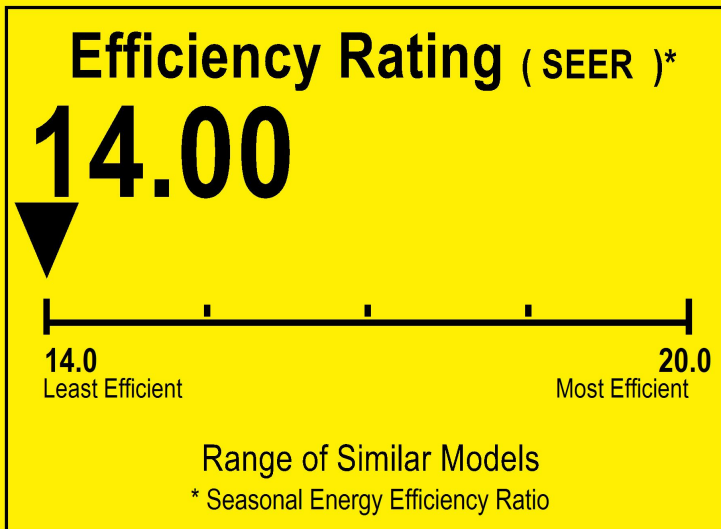

U.S. Government

Federal law prohibits removal of this label before consumer purchase.

ENERGYGUIDE

Central Air Conditioner
Cooling Only
Single Package

OXBOX
Model J4PG4036A1090BA

For energy cost info, visit
productinfo.energy.gov

Notice

Federal law allow this unit to be installed in all U.S. states and territories.

Energy Efficiency Ratio (EER): This unit's EER is 11.00.