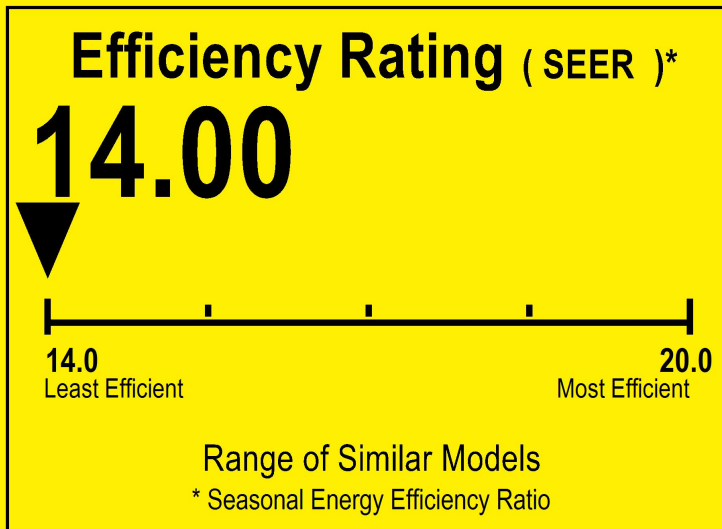

U.S. Government

Federal law prohibits removal of this label before consumer purchase.

ENERGYGUIDE

Central Air Conditioner
Cooling Only
Single Package

OXBOX
Model J4PG4042A1090BA

For energy cost info, visit
productinfo.energy.gov

Notice

Federal law allow this unit to be installed in all U.S. states and territories.

Energy Efficiency Ratio (EER): This unit's EER is 11.00.