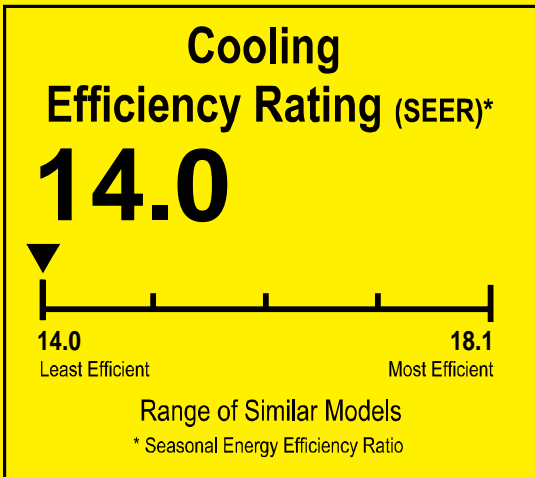

U.S. Government

Federal law prohibits removal of this label before consumer purchase.

ENERGYGUIDE

Heat Pump
Cooling and Heating
Single Package

TwentyThreeC, LLC
Model J4PH4024A1000AA

For energy cost info, visit
productinfo.energy.gov