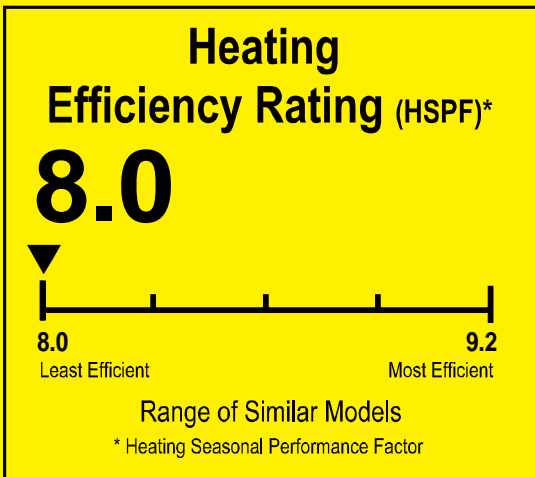

U.S. Government

Federal law prohibits removal of this label before consumer purchase.

ENERGYGUIDE

Heat Pump
Cooling and Heating
Single Package

TwentyThreeC, LLC
Model J4PH4024A1000AA

For energy cost info, visit
productinfo.energy.gov