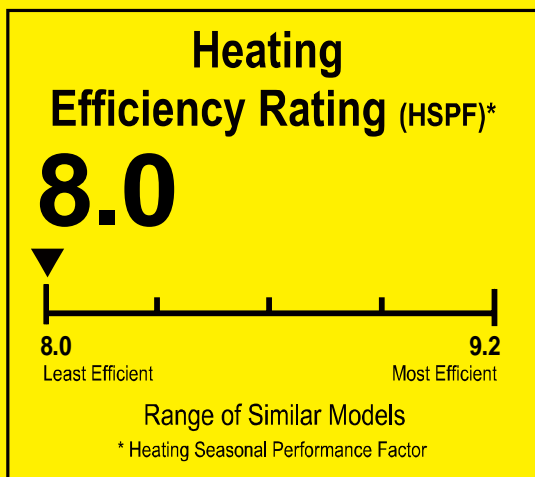

U.S. Government

Federal law prohibits removal of this label before consumer purchase.

ENERGYGUIDE

Heat Pump
Cooling and Heating
Single Package

TwentyThreeC, LLC
Model J4PH4030A1000AA

For energy cost info, visit
productinfo.energy.gov