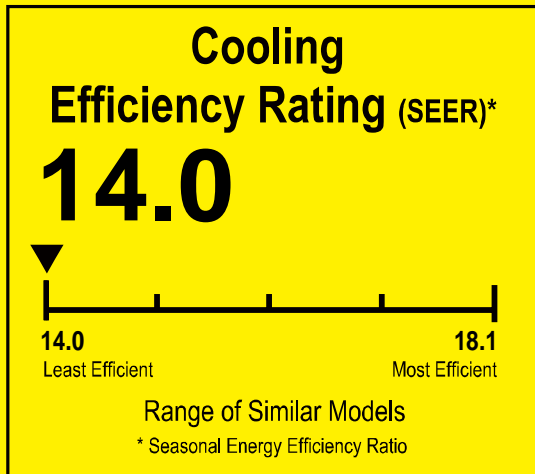

U.S. Government

Federal law prohibits removal of this label before consumer purchase.

ENERGYGUIDE

Heat Pump
Cooling and Heating
Single Package

TwentyThreeC, LLC
Model J4PH4030A1000AA

For energy cost info, visit
productinfo.energy.gov