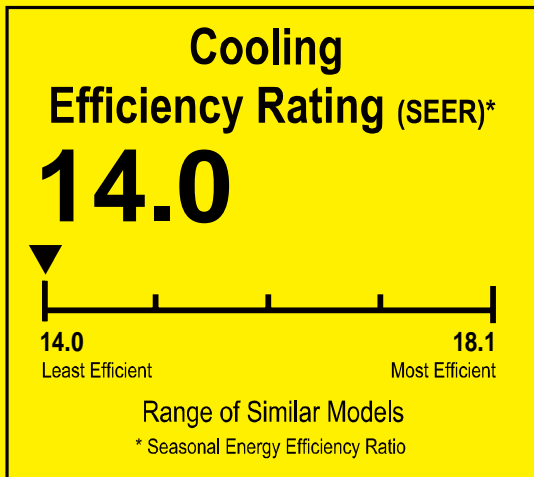

U.S. Government

Federal law prohibits removal of this label before consumer purchase.

ENERGYGUIDE

Heat Pump
Cooling and Heating
Single Package

TwentyThreeC, LLC
Model J4PH4036A1000AA

For energy cost info, visit
productinfo.energy.gov