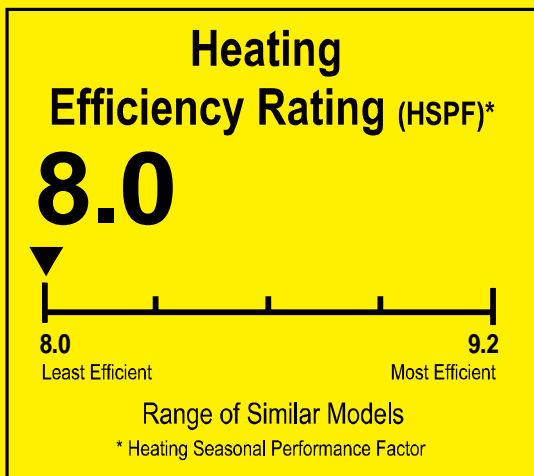

U.S. Government

Federal law prohibits removal of this label before consumer purchase.

ENERGYGUIDE

Heat Pump
Cooling and Heating
Single Package

TwentyThreeC, LLC
Model J4PH4036A1000AA

For energy cost info, visit
productinfo.energy.gov