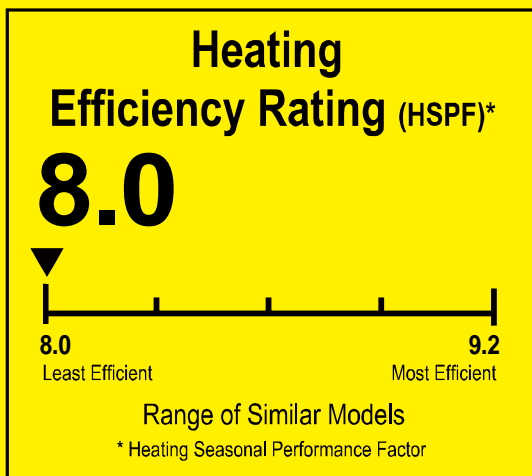

# ENERGYGUIDE

Heat Pump  
Cooling and Heating  
Single Package

TwentyThreeC, LLC  
Model J4PH4042A1000AA

For energy cost info, visit  
[productinfo.energy.gov](http://productinfo.energy.gov)