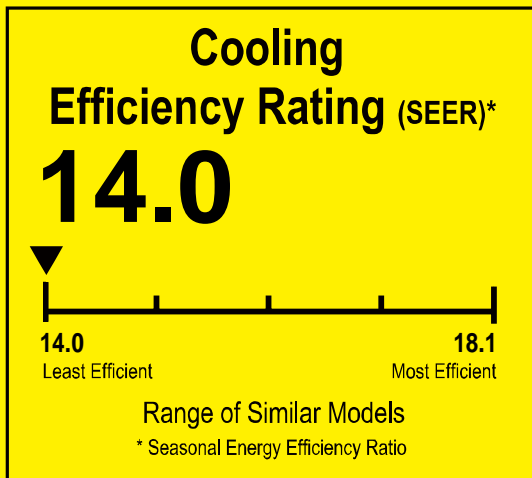

# ENERGYGUIDE

Heat Pump  
Cooling and Heating  
Single Package

TwentyThreeC, LLC  
Model J4PH4042A1000AA

For energy cost info, visit  
[productinfo.energy.gov](http://productinfo.energy.gov)