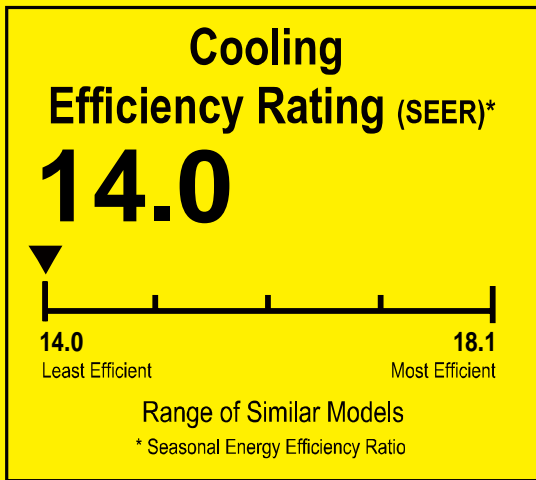

# ENERGYGUIDE

Heat Pump  
Cooling and Heating  
Single Package

TwentyThreeC, LLC  
Model J4PH4060A1000AA

For energy cost info, visit  
[productinfo.energy.gov](http://productinfo.energy.gov)