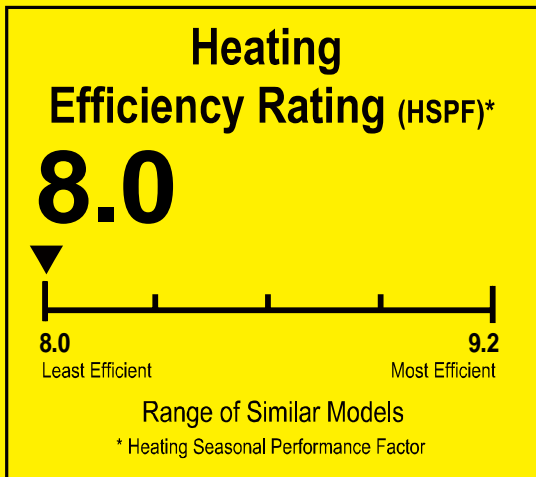

# ENERGYGUIDE

Heat Pump  
Cooling and Heating  
Single Package

TwentyThreeC, LLC  
Model J4PH4060A1000AA

For energy cost info, visit  
[productinfo.energy.gov](http://productinfo.energy.gov)